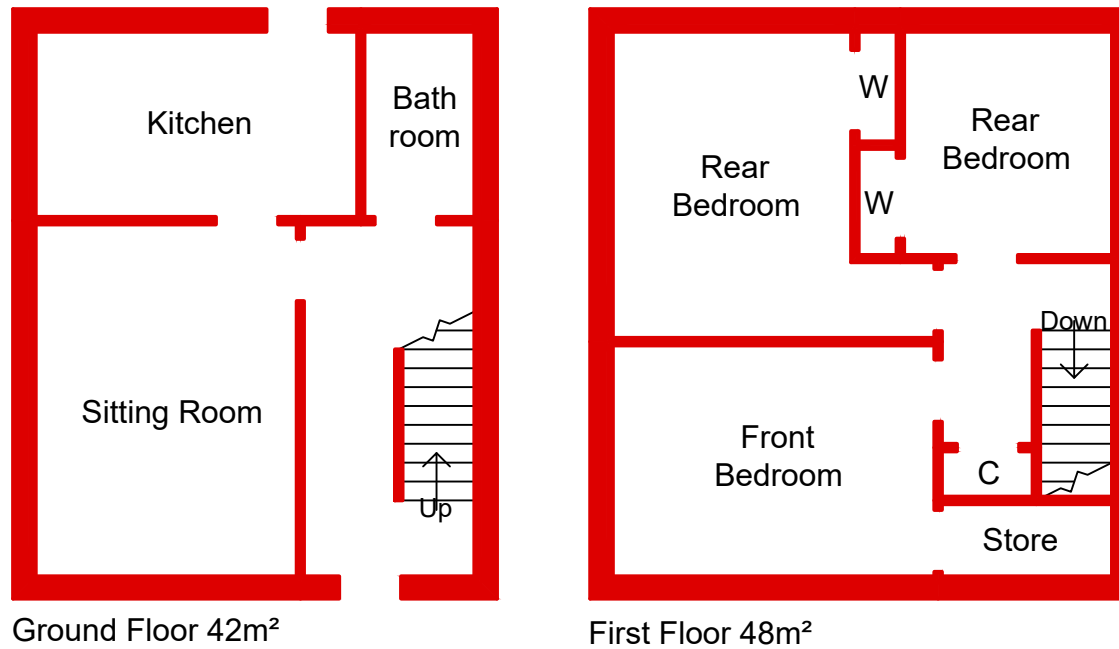

13 Castledykes Road, Kirkcudbright

Sketch plan for illustrative purposes only
Approximate floor area 90m²