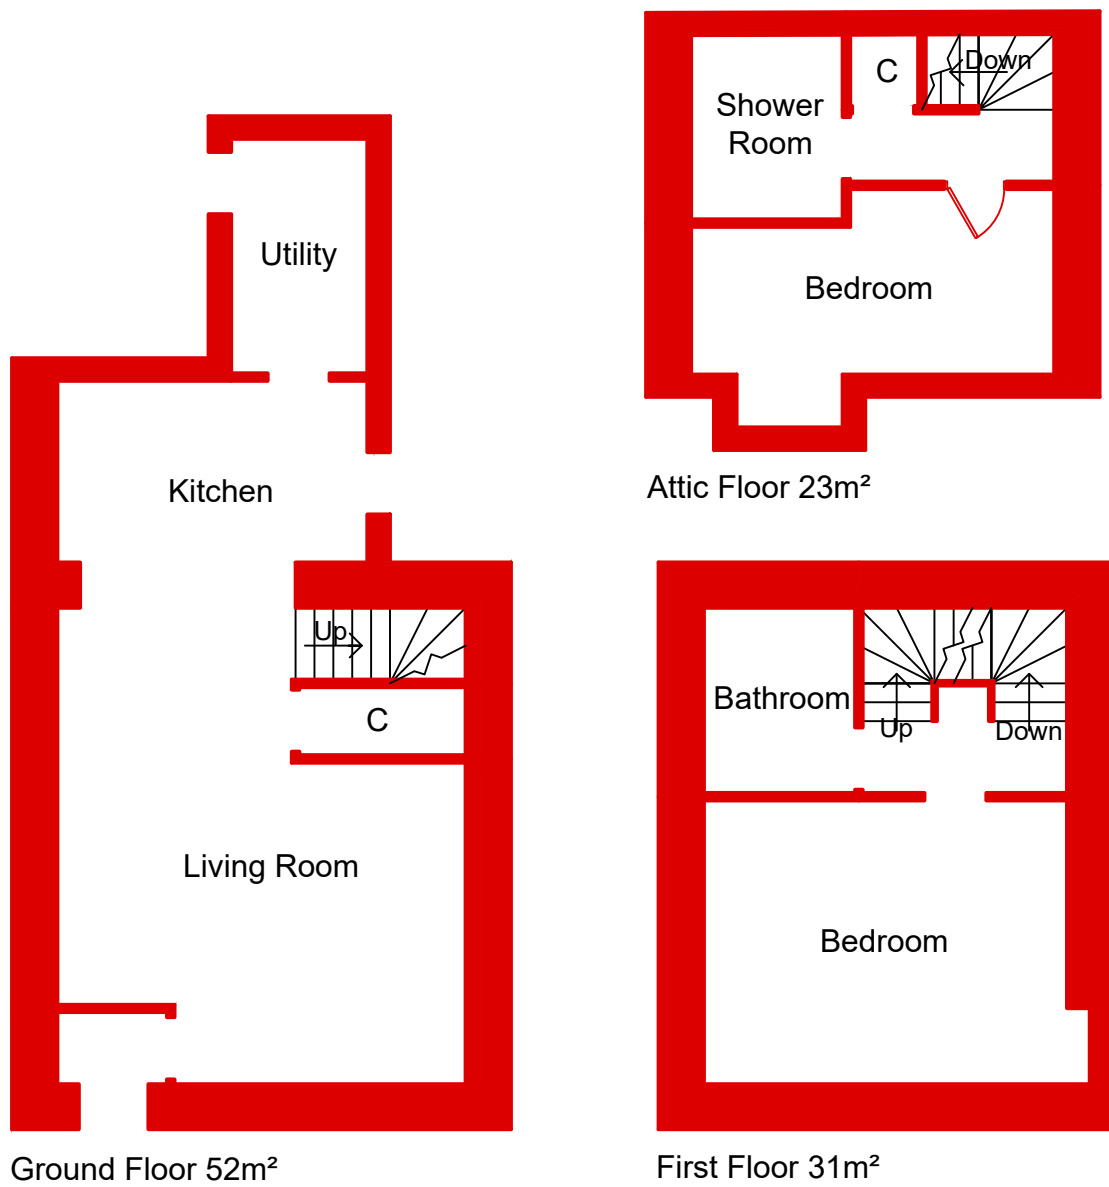

# 81 High Street, Kirkcudbright

Sketch plan for illustrative purposes only  
Approximate floor area 106m<sup>2</sup>