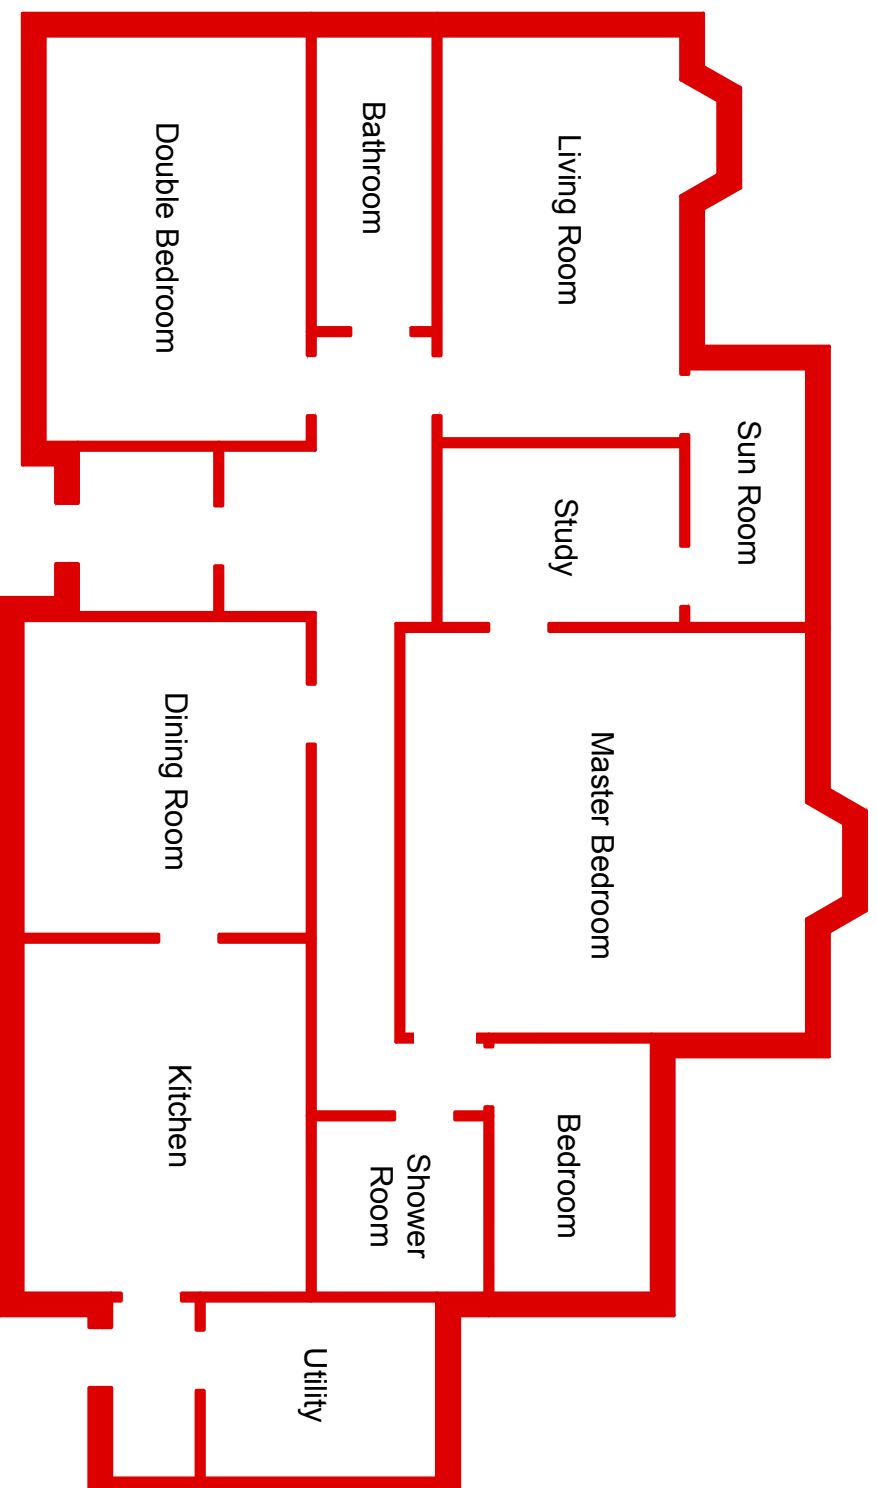

13 Bourtree Crescent, Kirkcudbright

Sketch plan for illustrative purposes only
Approximate floor area 174m²