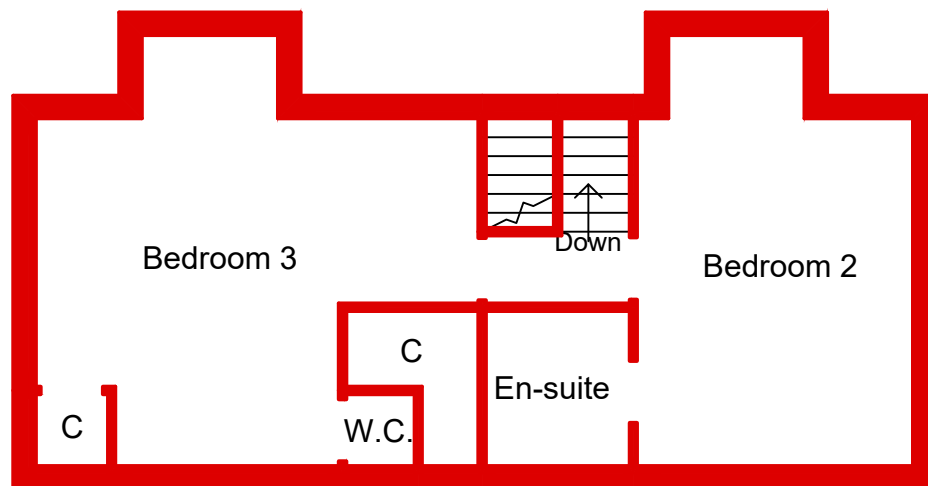

Dhoon Cottage, Beechwood, Gatehouse.

First Floor 57m<sup>2</sup>

Ground Floor 92m<sup>2</sup>

Sketch plan for illustrative purposes only  
Approximate floor area 149m<sup>2</sup>