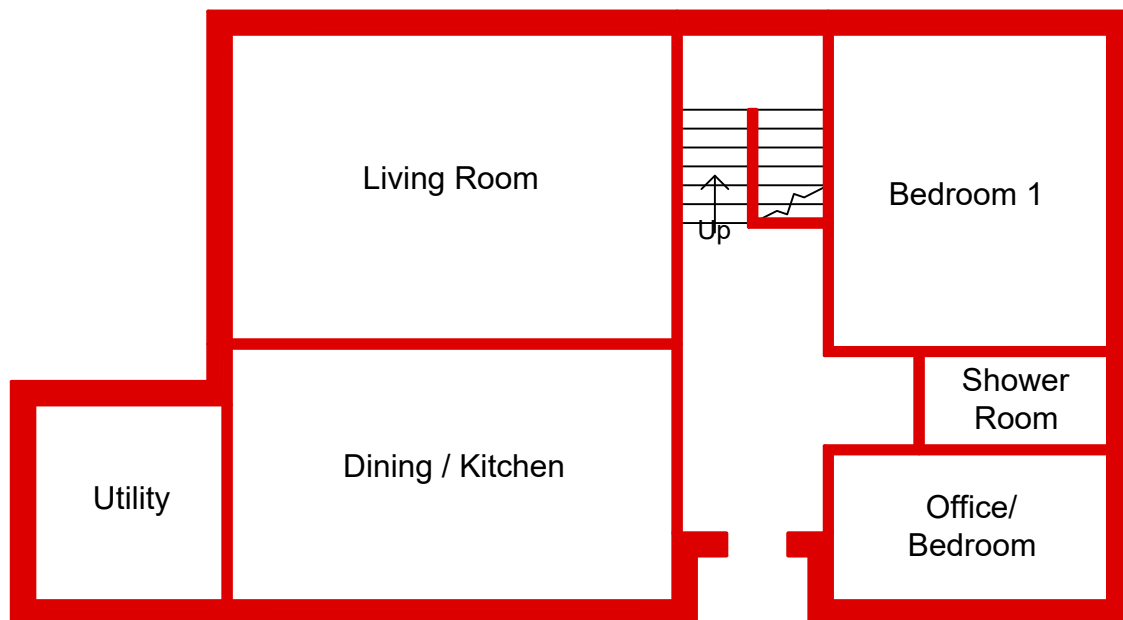

Dhoon Cottage, Beechwood, Gatehouse.

First Floor 57m<sup>2</sup>

Ground Floor 92m<sup>2</sup>

Sketch plan for illustrative purposes only  
Approximate floor area 149m<sup>2</sup>