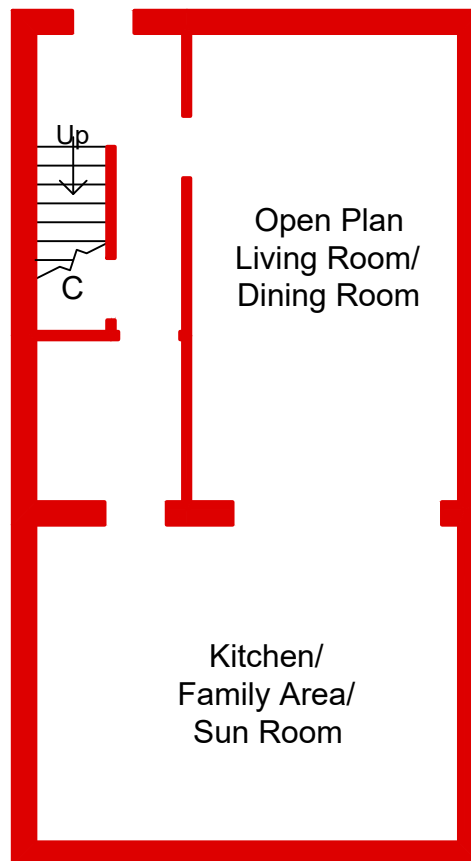

17 Fleet Street, Gatehouse of Fleet

First Floor 45m²

Ground Floor 60m²

Sketch plan for illustrative purposes only
Approximate floor area 105m²