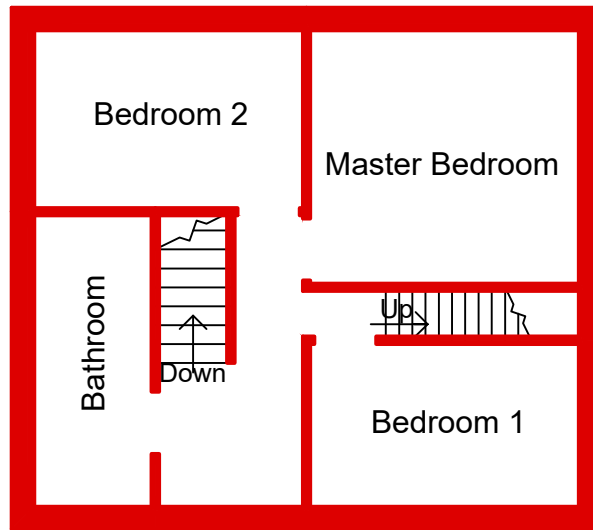

17 Fleet Street, Gatehouse of Fleet

First Floor 45m²

Ground Floor 60m²

Sketch plan for illustrative purposes only
Approximate floor area 105m²