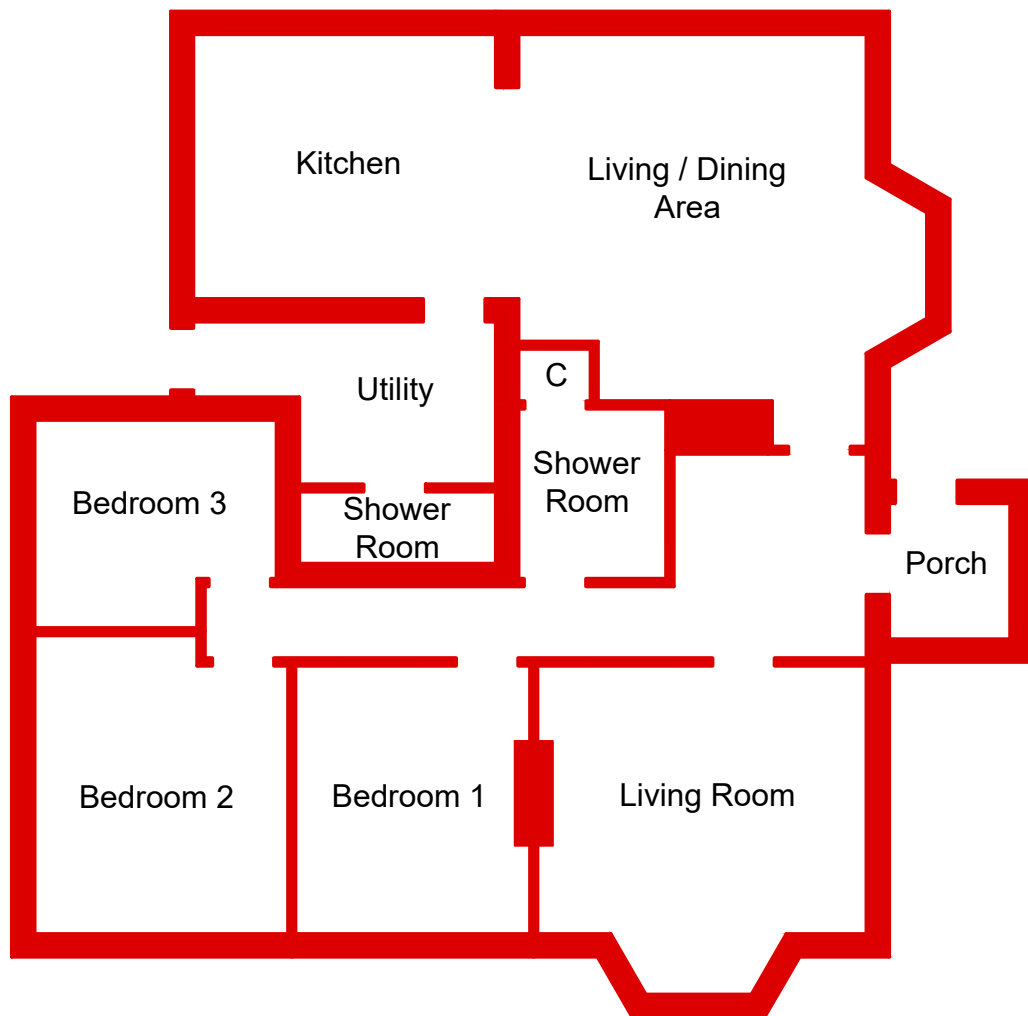

Garthavon, Memory Lane, Gatehouse of Fleet

Sketch plan for illustrative purposes only
Approximate floor area 126m²