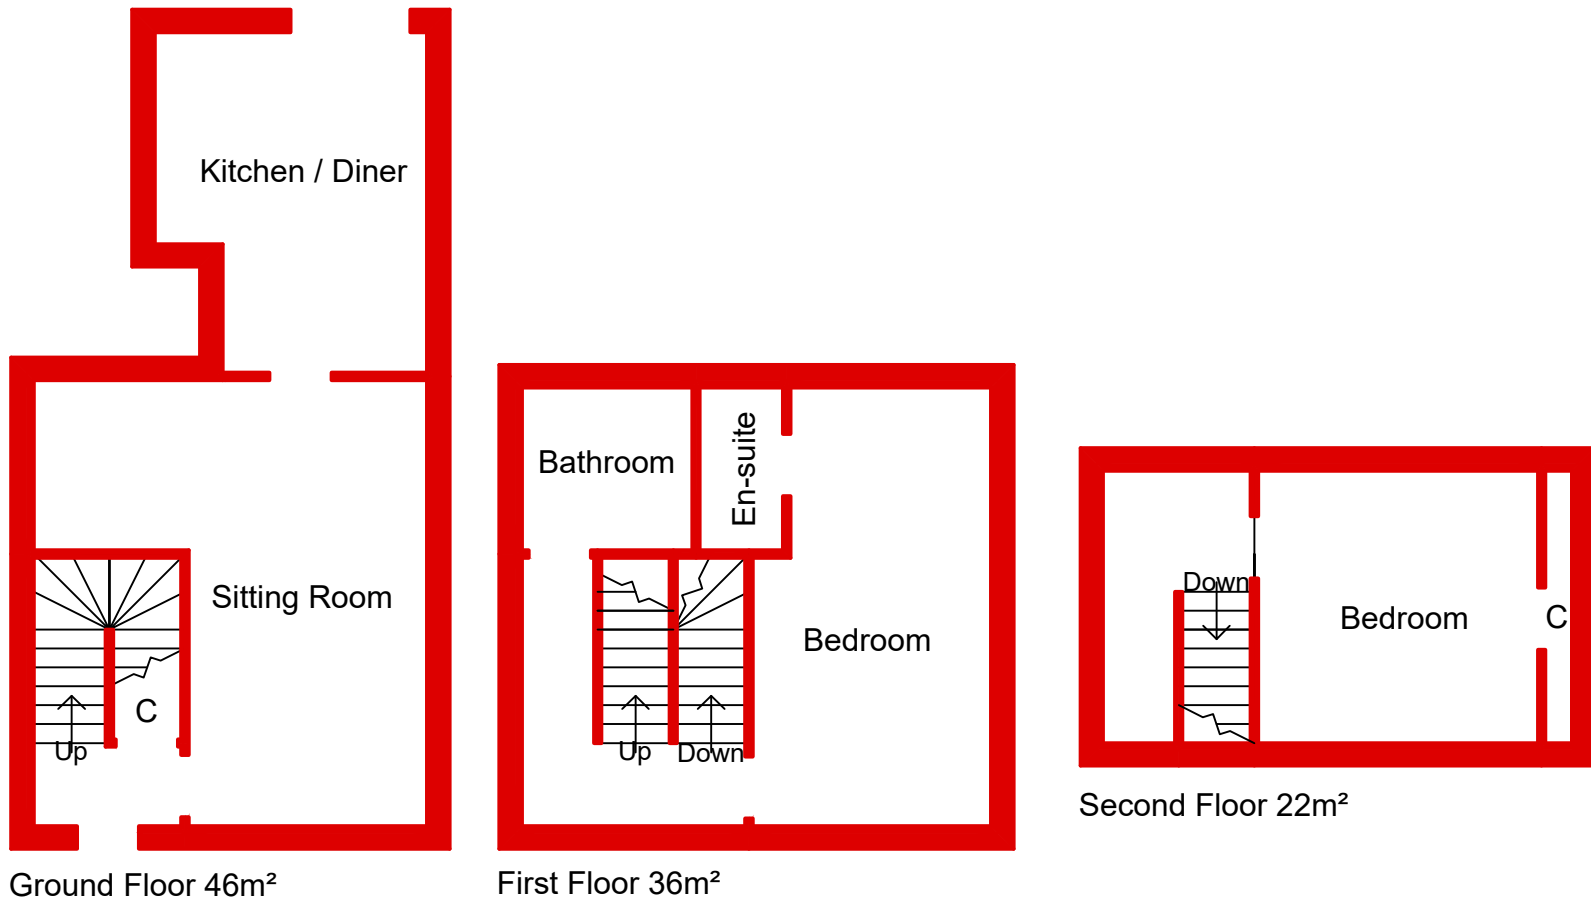

39 Fleet Street, Gatehouse of Fleet

Sketch plan for illustrative purposes only  
Approximate floor area 104m<sup>2</sup>